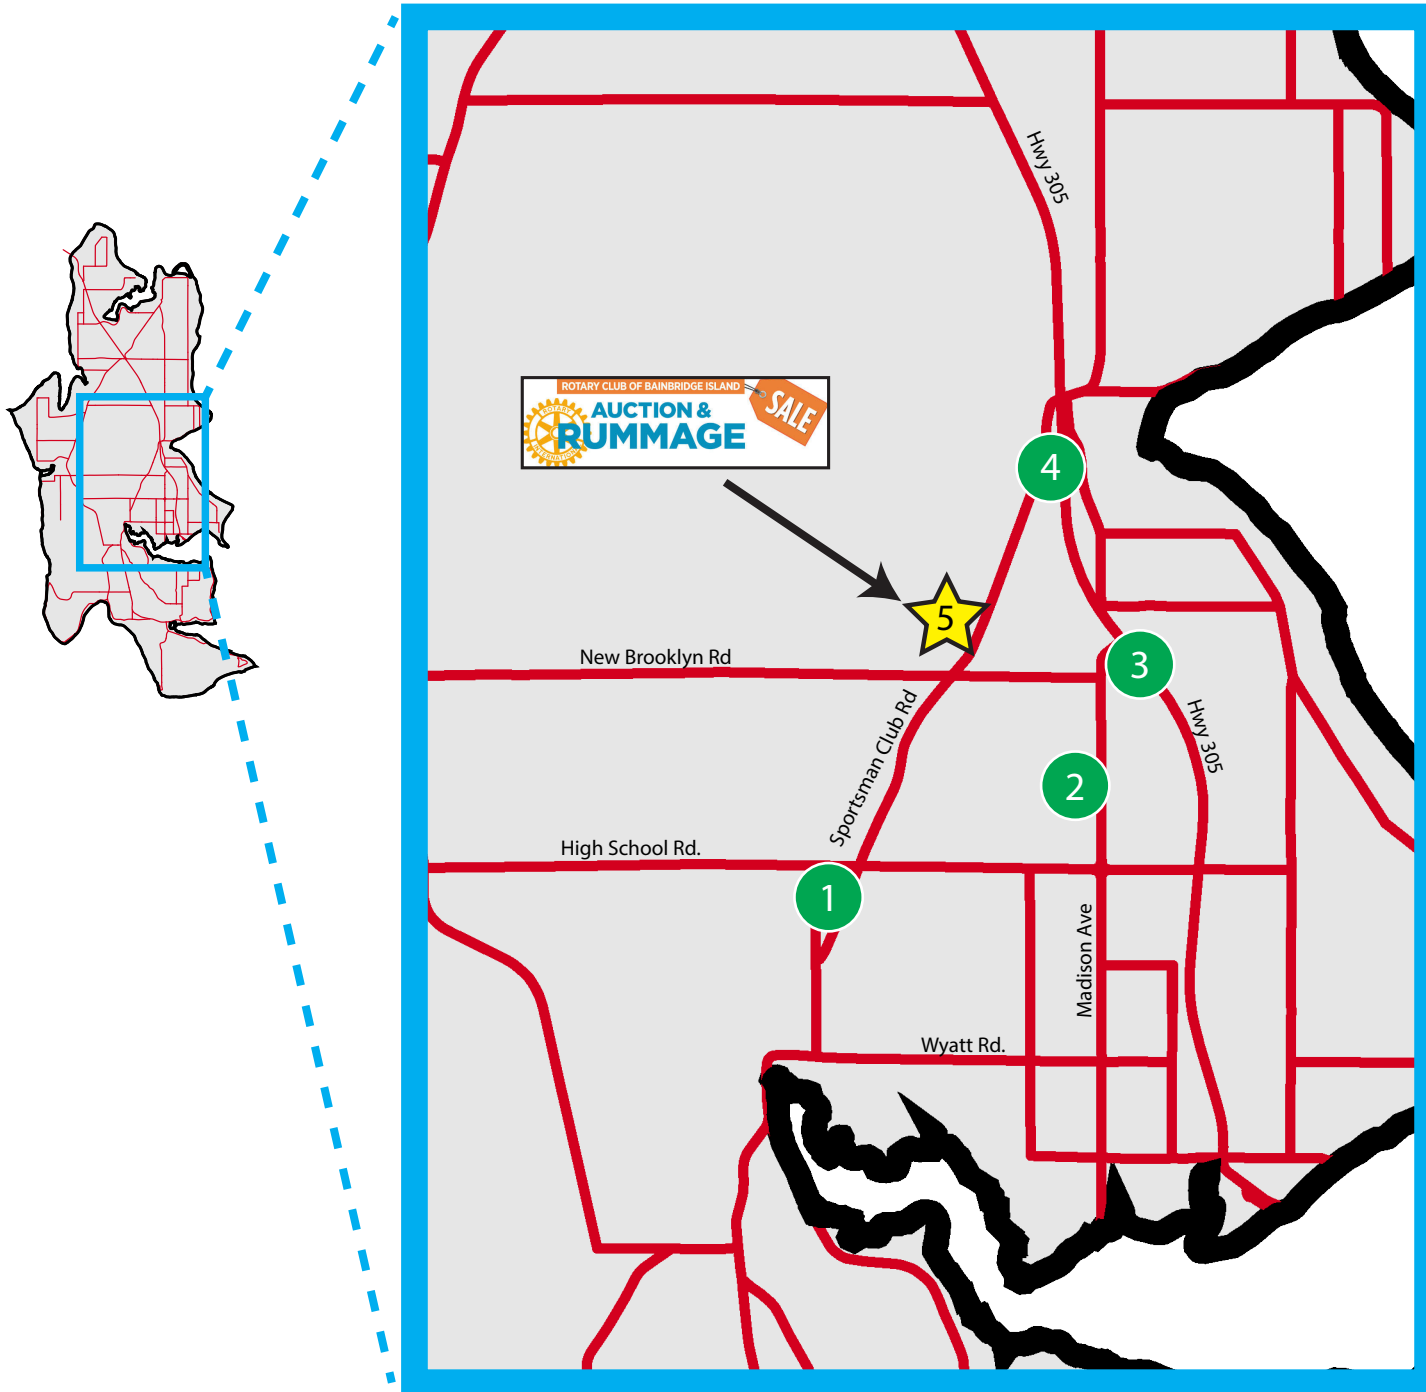

Rotary Auction Parking

Shuttle Bus Route

Stops:

1	Bethany Lutheran 968 Finch Road NE
2	Church of Jesus Christ of Latter-Day Saints 8677 N. Madison Ave NE and Ordway Elementary 8555 N. Madison Ave NE
3	Bainbridge First Baptist 8810 N. Madison Ave. NE
4	Island Church 9624 Sportsman Club Rd. NE
5	Woodward Middle School 9125 Sportsman Club Rd NE